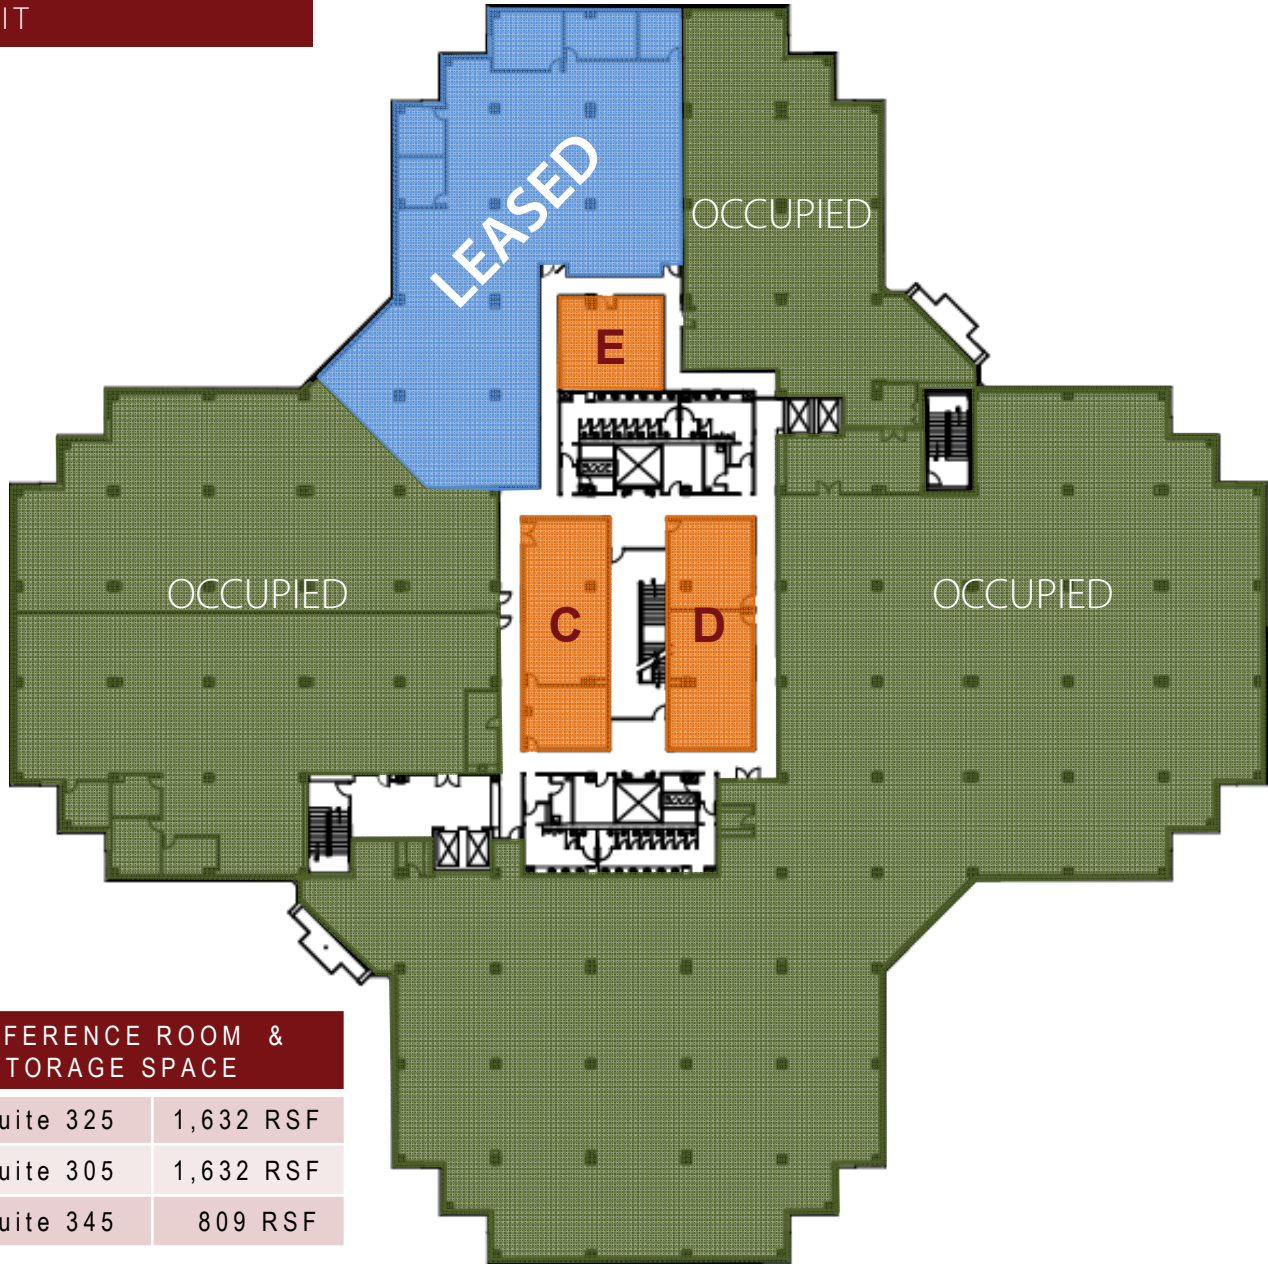

EXHIBIT

CONFERENCE ROOM & STORAGE SPACE

C	Suite 325	1,632 RSF
D	Suite 305	1,632 RSF
E	Suite 345	809 RSF

THIRD FLOOR PLAN

CONTACTS

Tim McShea, Principal  
D 301.417.1080  
tim.mcshea@avisonyoung.com

Tim Connolly, Vice President  
D 301.417.1099  
tim.connolly@avisonyoung.com