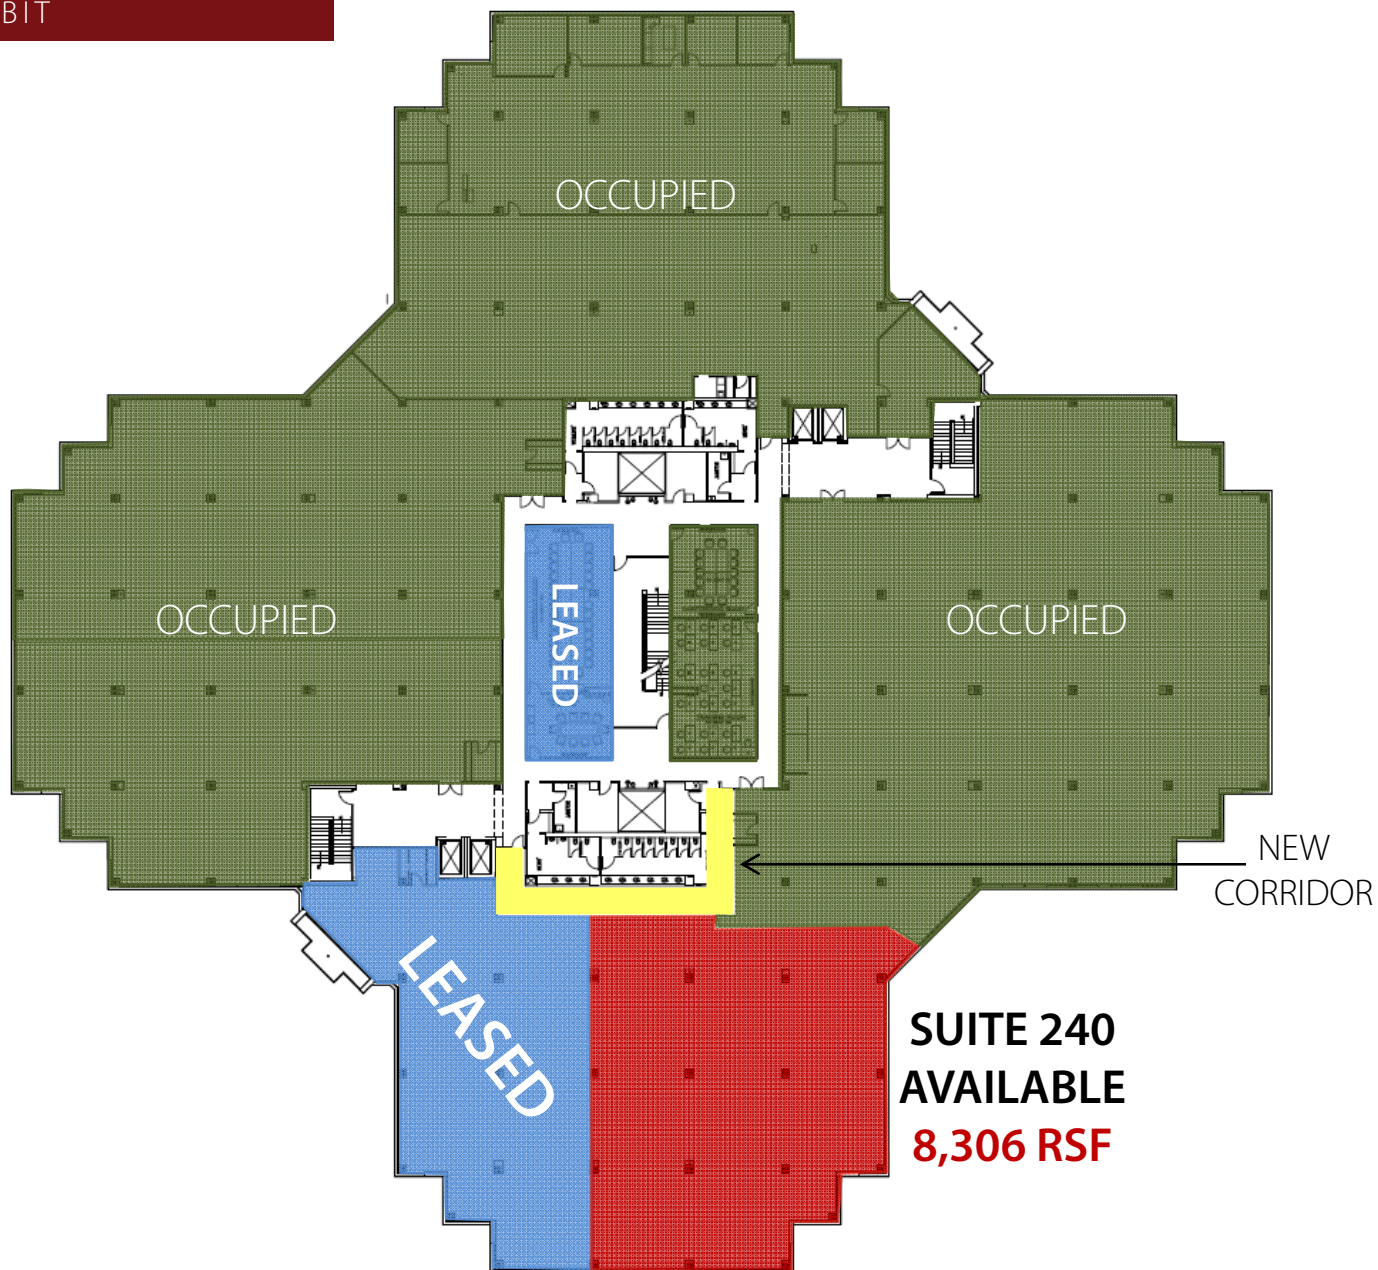

EXHIBIT

SECOND FLOOR PLAN

CONTACTS

Tim McShea, Principal
D 301.417.1080
tim.mcshea@avisonyoung.com

Tim Connolly, Vice President
D 301.417.1099
tim.connolly@avisonyoung.com

100 Lakeforest Boulevard, Suite 500 | Gaithersburg, MD | T 301.948.9870 | avisonyoung.com