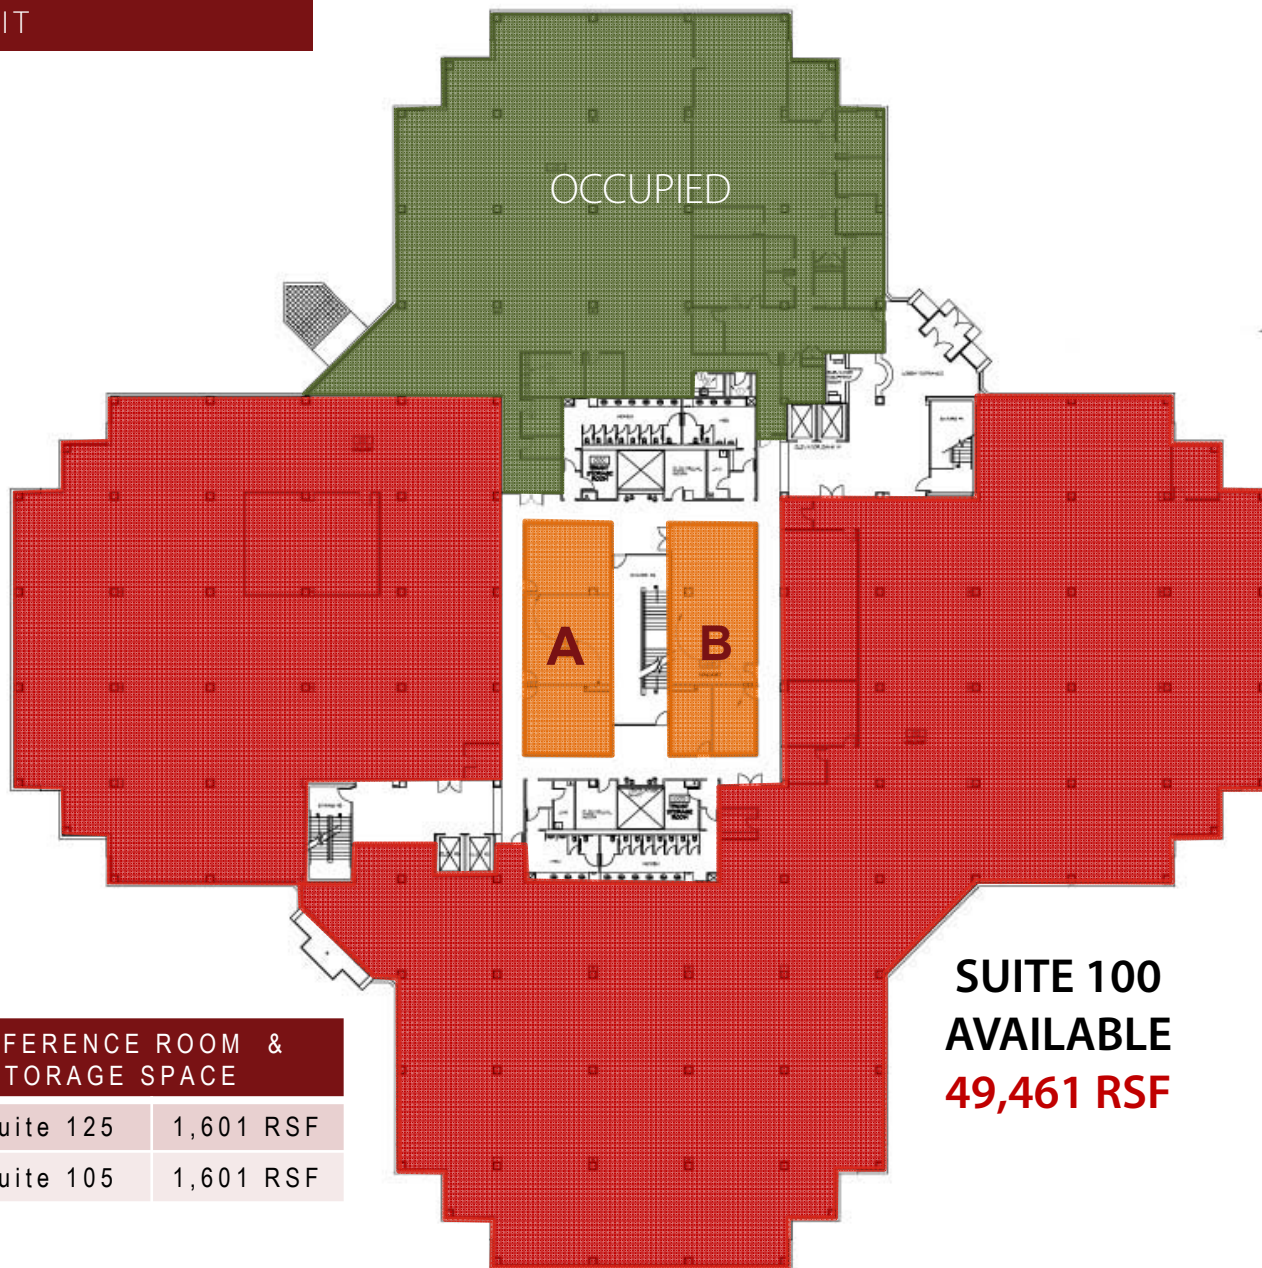

EXHIBIT

**SUITE 100
AVAILABLE
49,461 RSF**

FIRST FLOOR PLAN

**CONFERENCE ROOM &
STORAGE SPACE**

A	Suite 125	1,601 RSF
B	Suite 105	1,601 RSF

CONTACTS

Tim McShea, Principal
D 301.417.1080
tim.mcshea@avisonyoung.com